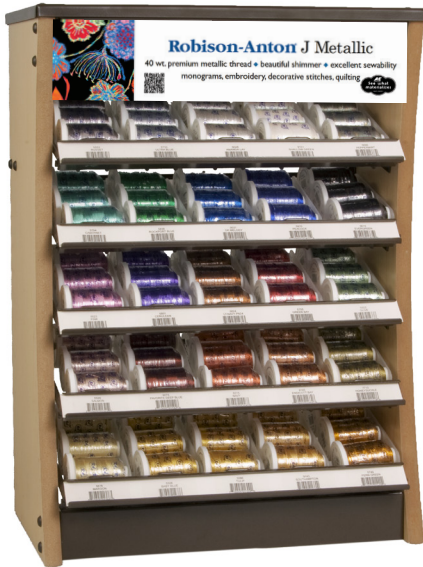

Robison-Anton® J Metallic

40 wt. premium metallic thread
 beautiful shimmer, strong, soft and smooth
 monograms, embroidery, decorative stitches, quilting

Assortment KT00713001
 1,000 yards per spool
 Pre-filled with 3 spools per slot
 25 slots per display
 4 spool capacity per slot

22 Shimmering Colors

1000 Euro Gold		1004 Copper		1009 Red		1013 Black	
1001 Gov't Gold		1018 Rust		1011 Pink		1005 Pewter	
1003 Gold		1008 Bronze		1016 Purple		1006 Aluminum	
1017 Brass		1019 Brown		1012 Blue		1002 Silver	
1007 Antique Gold		1020 Beige		1010 Emerald		1014 Iris	
				1021 Pale Green		1015 Multicolor	